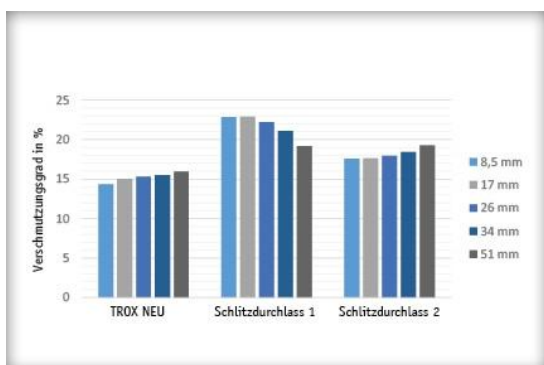

CLEAN

As a big plus, there is less contamination of the ceiling with the new PURELINE slot diffusers. This has been tested on a dedicated test rig of RWTH Aachen University, where a standard dust (ASHRAE) was used to compare the contamination caused by different types of diffusers. PURELINE came out as the

cleanest slot diffuser by far.